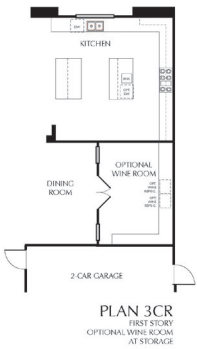

Legend

RYLAND HOMES

ZENITH

4,587 sq. ft. | 5 Beds | 5.5 Baths | 2-Car Garage + Storage | Two-story

RYLAND HOMES®

Ryland.com

Beacon ParkSM
At Great Park Neighborhoods

Ryland Homes reserves the right to change specifications, designs and prices without notice. Variations within the floor plans and elevations do exist. Square footage is approximate and will vary. Yuji Fujita, designated broker BRE license #01294660. Please see a Sales Counselor for complete details.