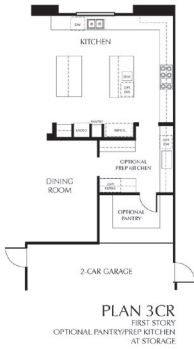

Legend

RYLAND HOMES

ZENITH

4,587 sq. ft. | 5 Beds | 5.5 Baths | 2-Car Garage + Storage | Two-story

RYLAND HOMES®

Ryland.com

Beacon ParkSM
At Great Park Neighborhoods

Ryland Homes reserves the right to change specifications, designs and prices without notice. Variations within the floor plans and elevations do exist. Square footage is approximate and will vary. Yuji Fujita, designated broker BRE license #01294660. Please see a Sales Counselor for complete details.