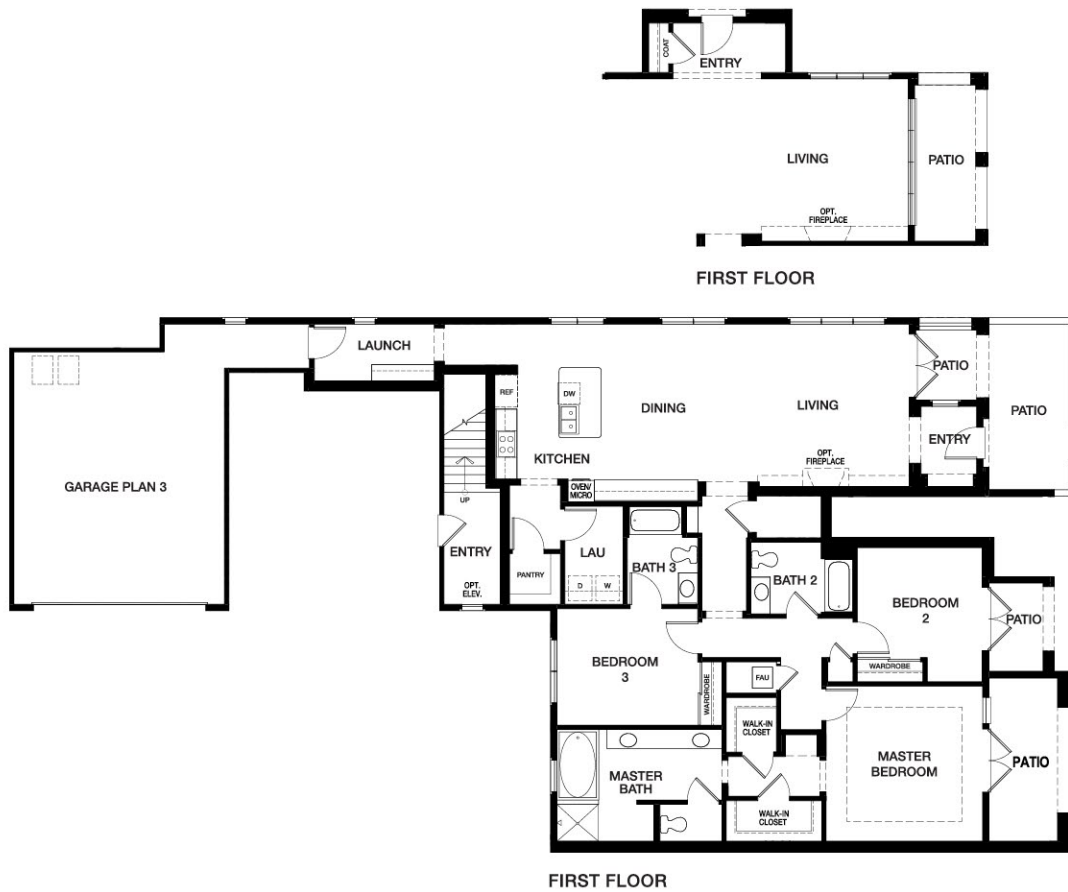

Opus

WARMINGTON RESIDENTIAL

PLAN 3

2,228 sq. ft. | 3 Beds | 3 Baths | 2-Car Garage | Single-story

homesbywarmington.com

Beacon Park™
At Great Park Neighborhoods

Warmington Residential BRE# 01517182. All renderings, floor plans and maps are artist's conception and are not intended to be an accurate representation of buildings, fencing, walks, driveways or landscaping and are not necessarily to scale. Many items vary considerably from unit to unit including, but not limited to, decks, balconies, storage areas, windows, doors, cabinets and floor plan layout details. See a sales representative for details. 08.30.16