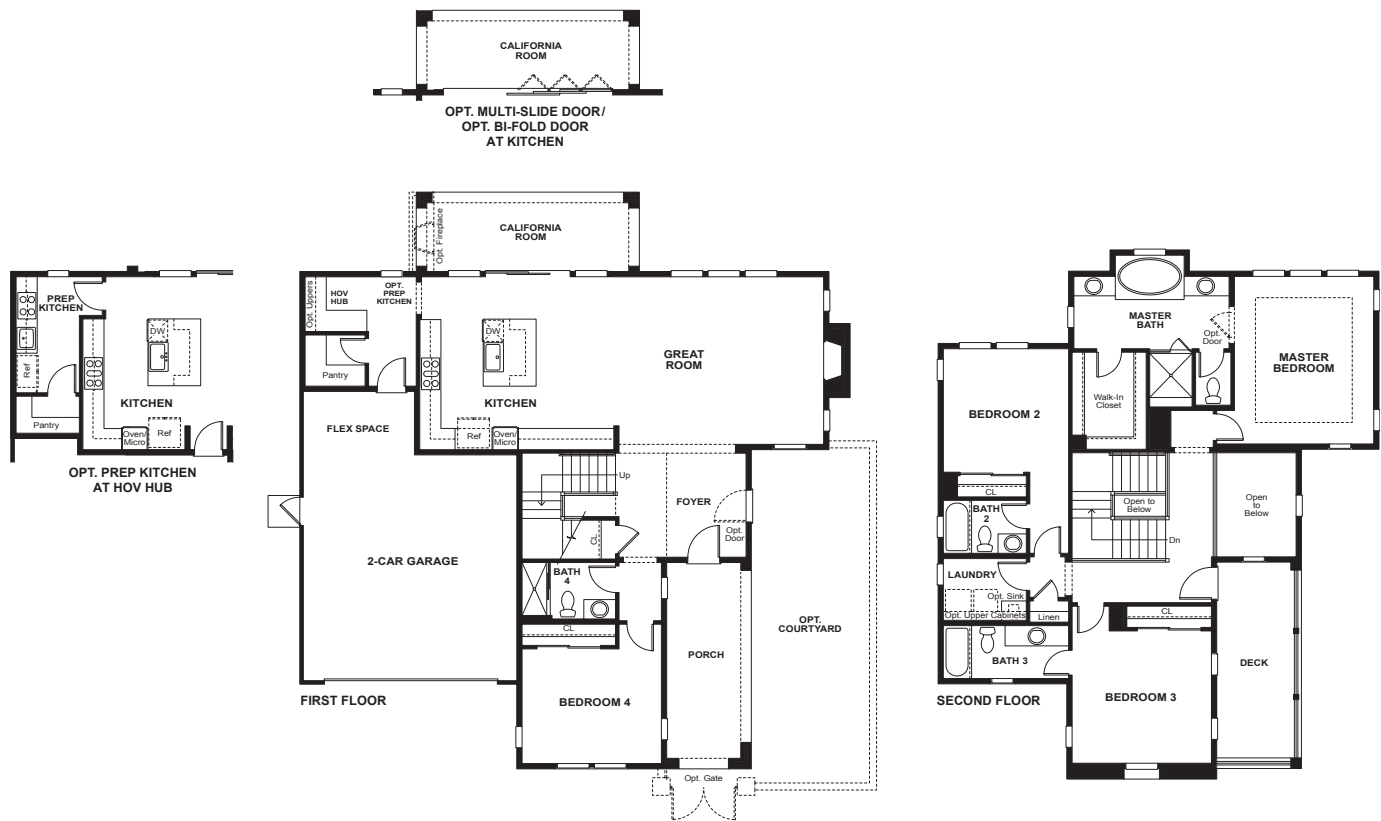

Rosemont

K. HOVNIANIAN

ORCHID

2,544 sq. ft. | 4 Beds | 4 Baths | 2-Car Garage | Two-story

khov.com

Beacon ParkSM
At Great Park Neighborhoods 

All dimensions are approximate. Floorplans and elevations are artist's renderings and are not to scale. Purchasers must review detailed architectural drawings available in the sales office to ensure accuracy and understanding of home chosen. K. Hovnanian® Homes® reserves the right at its sole discretion to make changes or modifications to maps, floorplans, elevations, specifications, materials, features and exterior colors without prior notice. ©2015 K. Hovnanian® Companies® of California, Inc. BRE license number 01183847.