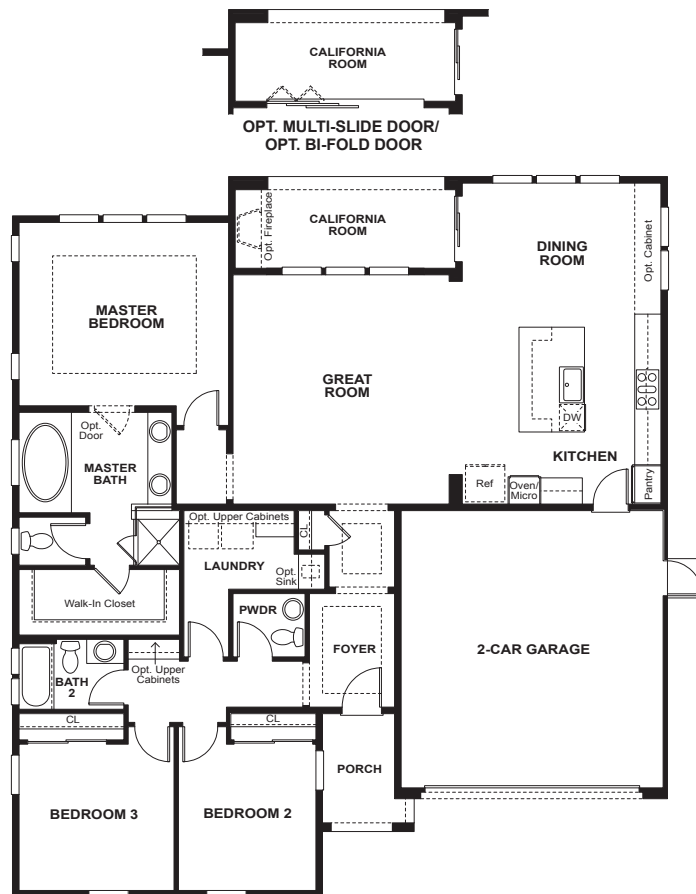

Rosemont

K. HOVNANIAN

LOTUS

1,902 sq. ft. | 3 Beds | 2.5 Baths | 2-Car Garage | Single-story

khov.com

Beacon ParkSM
At Great Park Neighborhoods 

All dimensions are approximate. Floorplans and elevations are artist's renderings and are not to scale. Purchasers must review detailed architectural drawings available in the sales office to ensure accuracy and understanding of home chosen. K. Hovnanian® Homes® reserves the right at its sole discretion to make changes or modifications to maps, floorplans, elevations, specifications, materials, features and exterior colors without prior notice. ©2015 K. Hovnanian® Companies® of California, Inc. BRE license number 01183847.