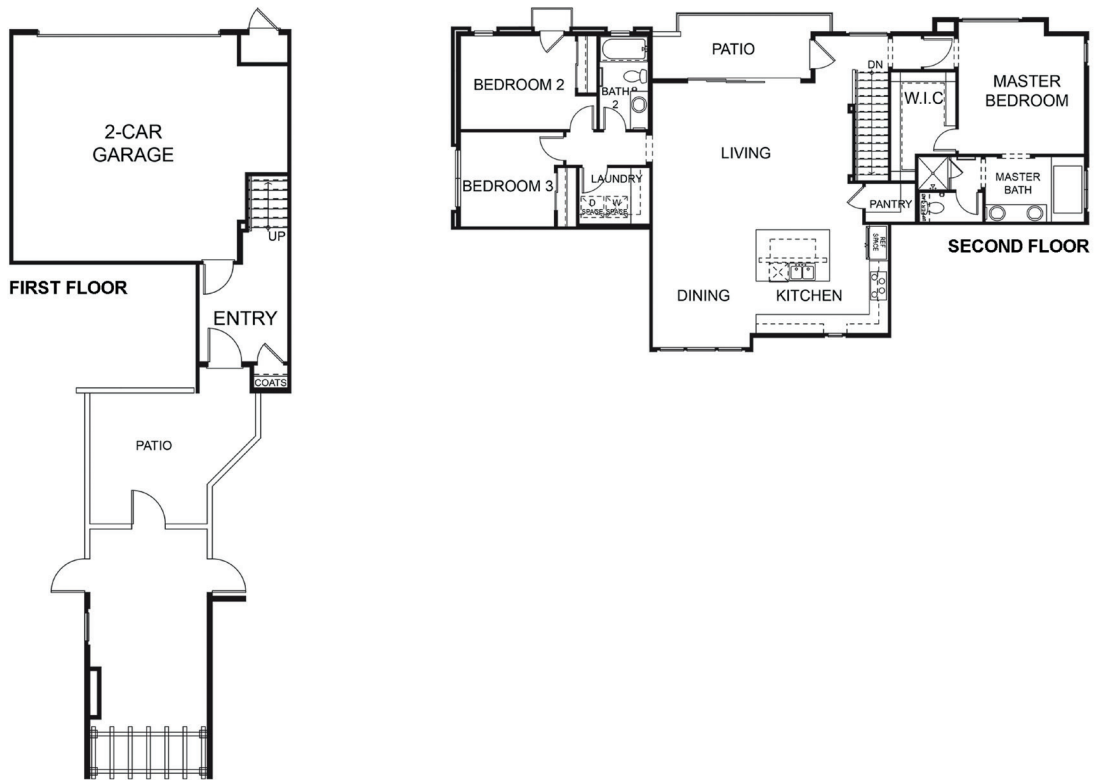

Primrose

D.R. HORTON

RESIDENCE 1657

1,657-1,664 sq. ft. | 3 Beds | 2 Baths | 2-Car Garage | Two-story

PRELIMINARY

drhorton.com/primrose

Beacon ParkSM
At Great Park Neighborhoods 

Home prices are subject to change without notice or obligation. Photos and renderings are representational only. All square footage is approximate.