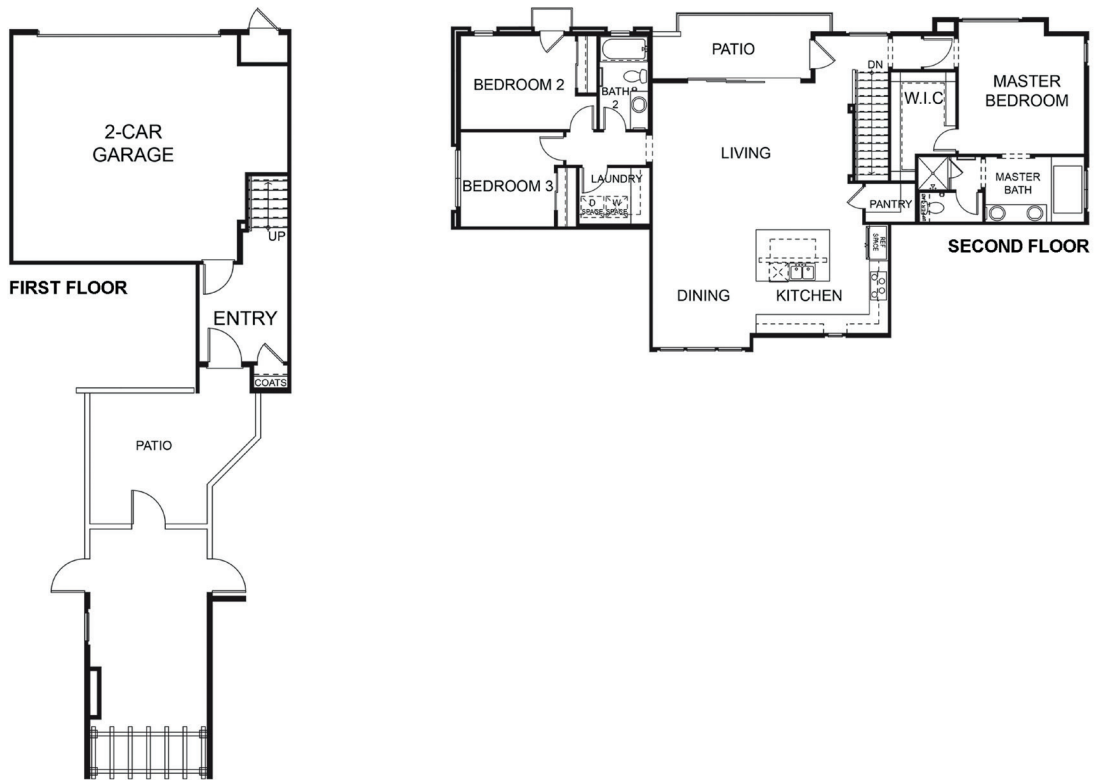

# Primrose

D.R. HORTON

RESIDENCE 1657

1,657-1,664 sq. ft. | 3 Beds | 2 Baths | 2-Car Garage | Two-story

PRELIMINARY

[drhorton.com/primrose](http://drhorton.com/primrose)

Beacon Park<sup>SM</sup>  
At Great Park Neighborhoods 

Home prices are subject to change without notice or obligation. Photos and renderings are representational only. All square footage is approximate.