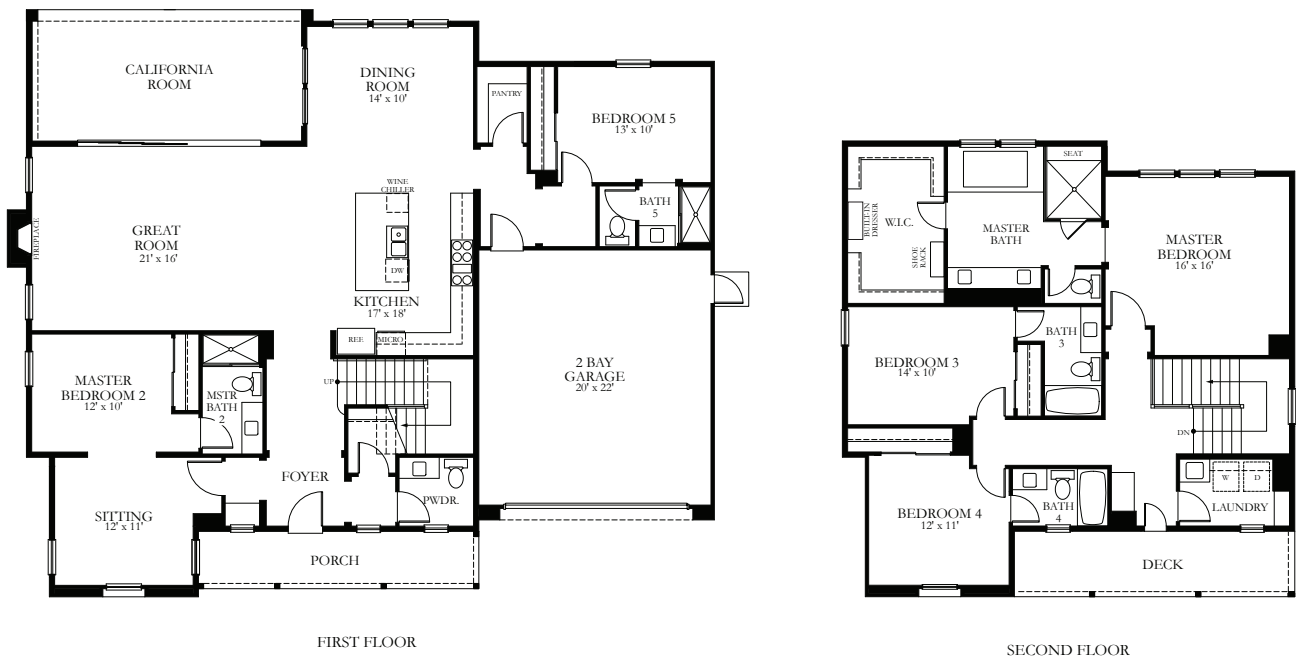

Larkspur

LENNAR

PLAN 3

3,163 sq. ft. | 5 Beds | 4.5 Baths | 2-Car Garage | Two-story

LENNAR®

Lennar.com

Beacon Park™
At Great Park Neighborhoods 

Bay size may vary from home to home and may not accommodate all vehicles. Plans and elevations are artist's renderings and may contain options, which are not standard on all models. Lennar reserves the right to make changes to these floor plans, specifications, dimensions and elevations without prior notice. Stated dimensions and square footage are approximate and should not be used as representation of the home's precise or actual size. Any statement, verbal or written, regarding "under air" or "finished area" or any other description or modifier of the square footage size of any home is a shorthand description of the manner in which the square footage was estimated and should not be construed to indicate certainty.