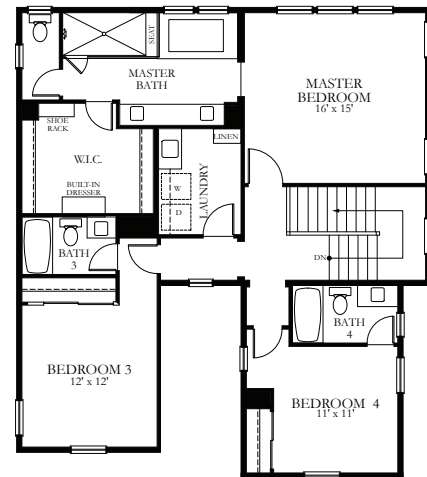

Larkspur

LENNAR

PLAN 2

2,823 sq. ft. | 5 Beds | 5 Baths | 3-Car Garage | Two-story

FIRST FLOOR

SECOND FLOOR

LENNAR®

Lennar.com

Beacon Park™
At Great Park Neighborhoods 

Bay size may vary from home to home and may not accommodate all vehicles. Plans and elevations are artist's renderings and may contain options, which are not standard on all models. Lennar reserves the right to make changes to these floor plans, specifications, dimensions and elevations without prior notice. Stated dimensions and square footage are approximate and should not be used as representation of the home's precise or actual size. Any statement, verbal or written, regarding "under air" or "finished area" or any other description or modifier of the square footage size of any home is a shorthand description of the manner in which the square footage was estimated and should not be construed to indicate certainty.