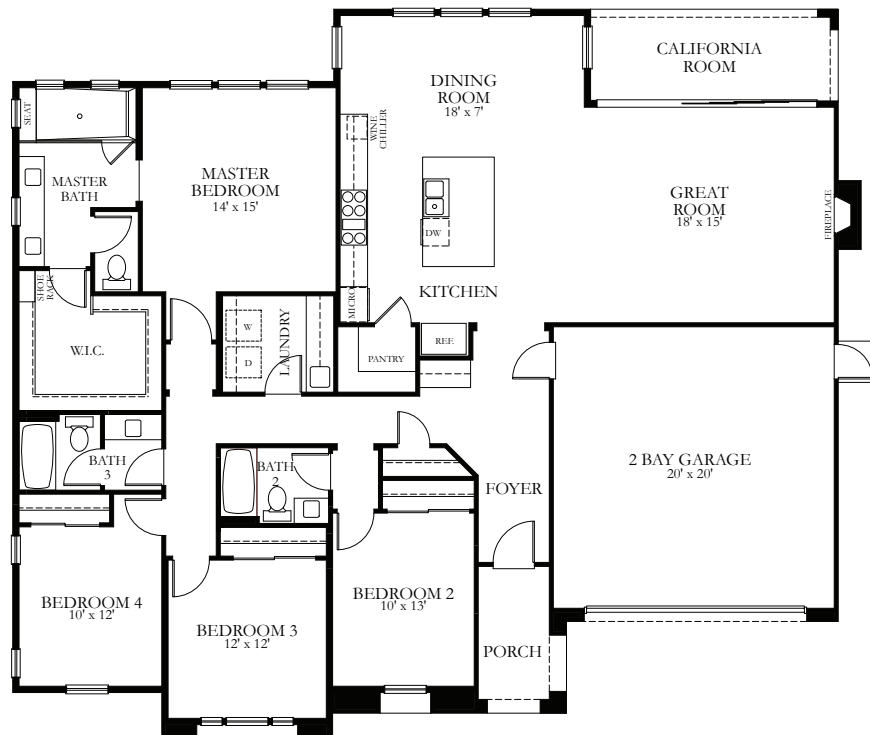

Larkspur

LENNAR

PLAN 1

2,165 sq. ft. | 4 Beds | 3 Baths | 2-Car Garage | Single-story

LENNAR®

Lennar.com

Beacon Park™
At Great Park Neighborhoods 

Bay size may vary from home to home and may not accommodate all vehicles. Plans and elevations are artist's renderings and may contain options, which are not standard on all models. Lennar reserves the right to make changes to these floor plans, specifications, dimensions and elevations without prior notice. Stated dimensions and square footage are approximate and should not be used as representation of the home's precise or actual size. Any statement, verbal or written, regarding "under air" or "finished area" or any other description or modifier of the square footage size of any home is a shorthand description of the manner in which the square footage was estimated and should not be construed to indicate certainty.