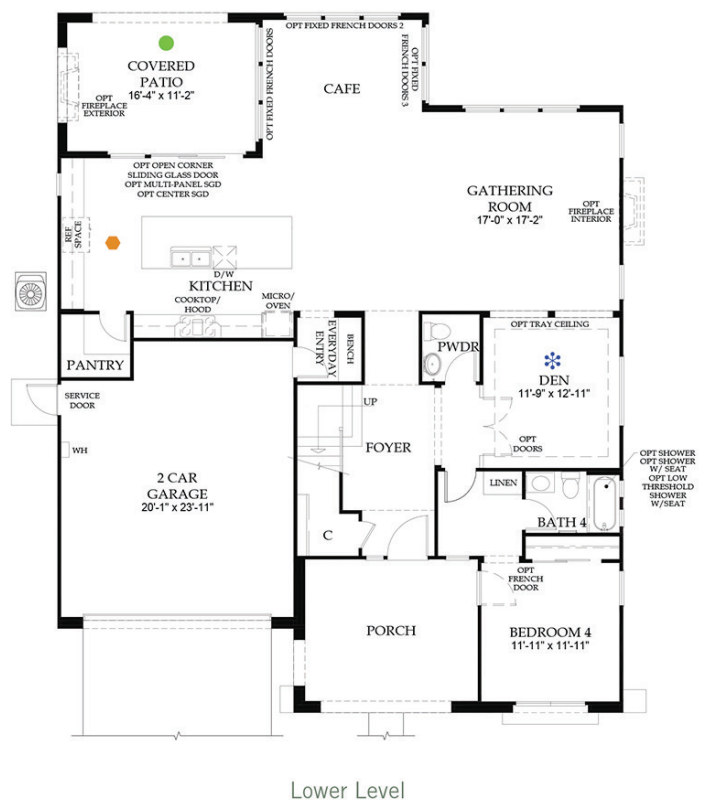

Juniper

PULTE HOMES

WALNUT

3,328 sq. ft. | 4 Beds | 4.5 Baths | 2-Car Garage | Two-story

Upper Level

Lower Level

pulte.com

Beacon ParkSM
At Great Park Neighborhoods 