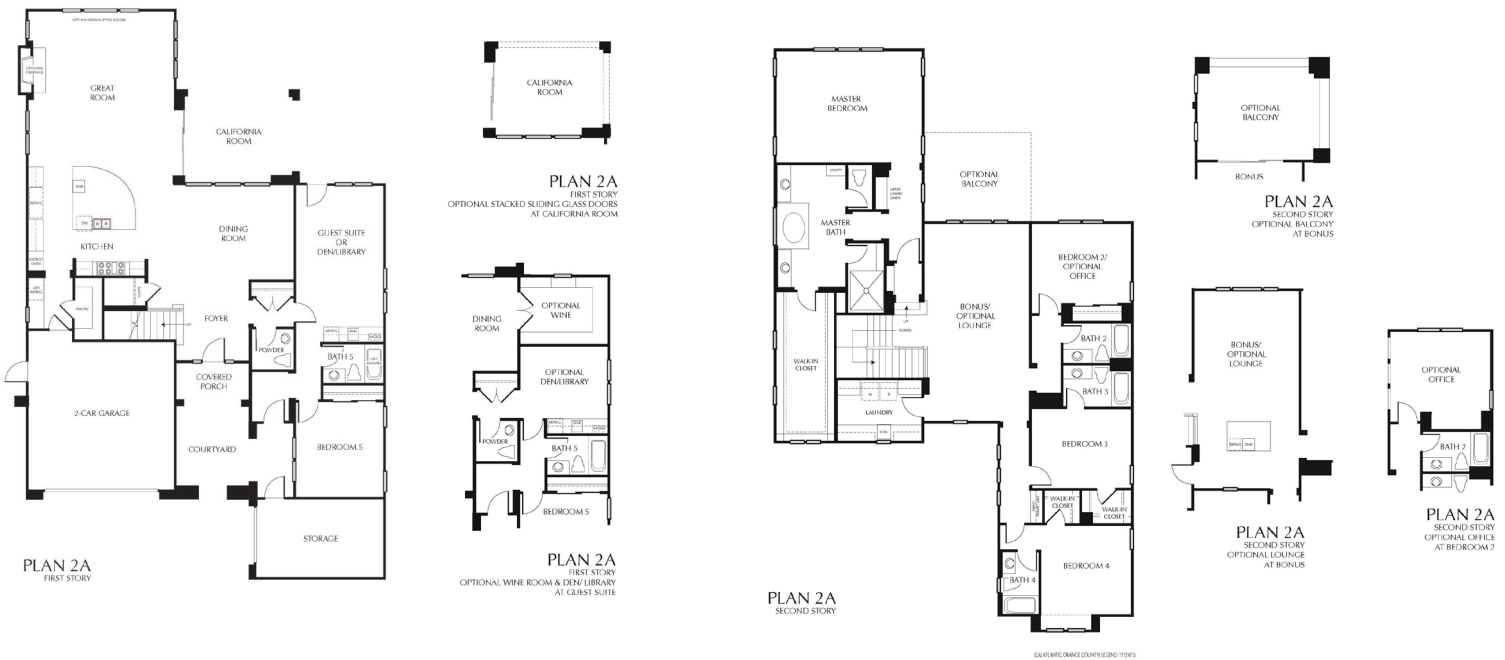

Legend

RYLAND HOMES

AURORA

4,408 sq. ft. | 4 Beds + Guest Suite | 5.5 Baths | 2-Car Garage + Storage | Two-story

RYLAND HOMES

Ryland.com

Beacon ParkSM
At Great Park Neighborhoods 

Ryland Homes reserves the right to change specifications, designs and prices without notice. Variations within the floor plans and elevations do exist. Square footage is approximate and will vary. Yuji Fujita, designated broker BRE license #01294660. Please see a Sales Counselor for complete details.