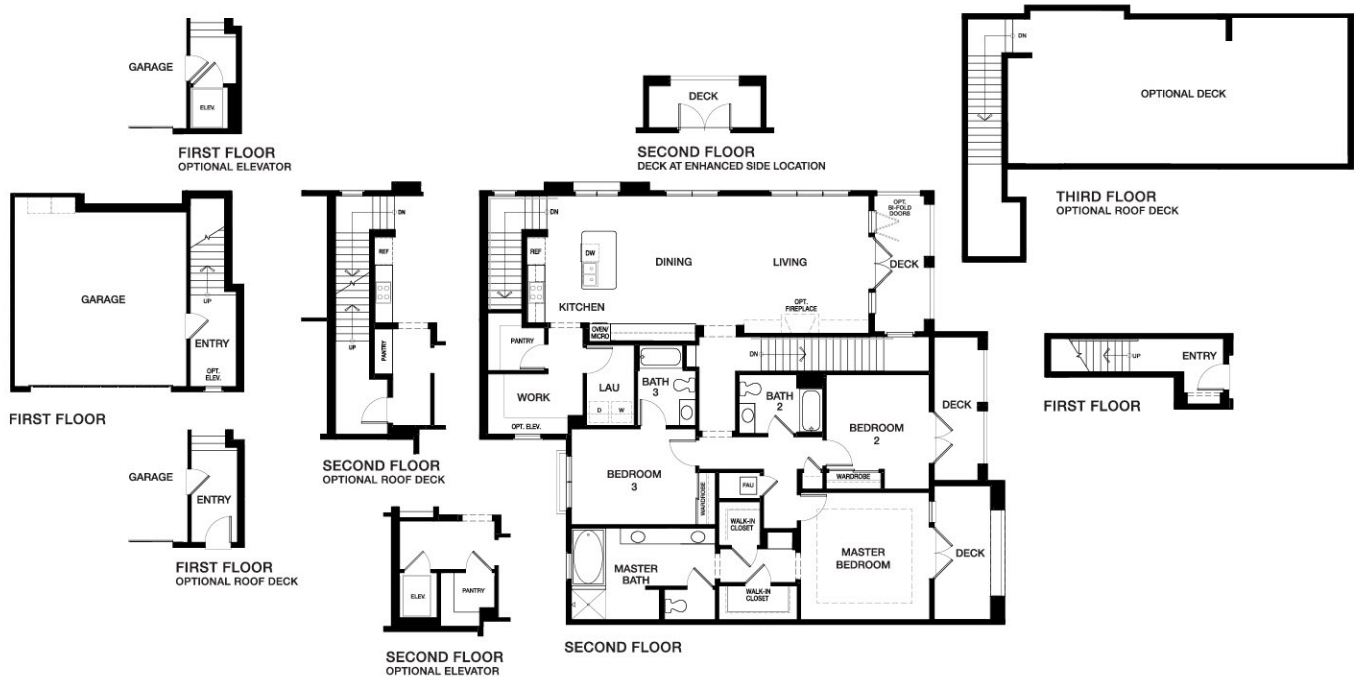

## WARMINGTON RESIDENTIAL

PLAN 3X

2,452 sq. ft. | 3 Beds + Work | 3 Baths | 2-Car Garage | Two-story

homesbywarmington.com

Beacon Park™  
At Great Park Neighborhoods

Warmington Residential BRE# 01517182. All renderings, floor plans and maps are artist's conception and are not intended to be an accurate representation of buildings, fencing, walks, driveways or landscaping and are not necessarily to scale. Many items vary considerably from unit to unit including, but not limited to, decks, balconies, storage areas, windows, doors, cabinets and floor plan layout details. See a sales representative for details. 08.30.16