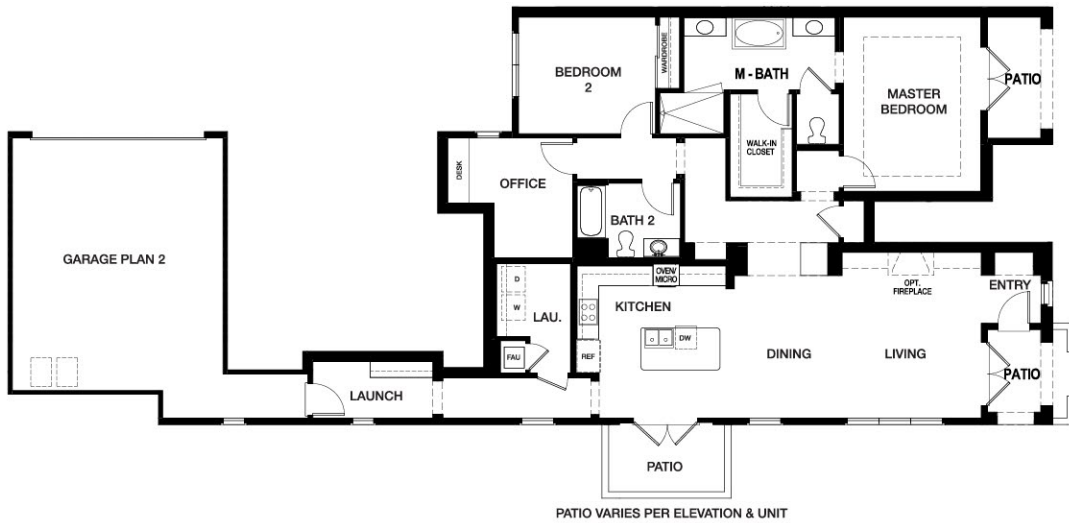

## WARMINGTON RESIDENTIAL

PLAN 2

1,961 sq. ft. | 2 Beds + Office | 2 Baths | 2-Car Garage | Single-story

[homesbywarmington.com](https://homesbywarmington.com)

Beacon Park™  
At Great Park Neighborhoods

Warmington Residential BRE# 01517182. All renderings, floor plans and maps are artist's conception and are not intended to be an accurate representation of buildings, fencing, walks, driveways or landscaping and are not necessarily to scale. Many items vary considerably from unit to unit including, but not limited to, decks, balconies, storage areas, windows, doors, cabinets and floor plan layout details. See a sales representative for details. 08.30.16