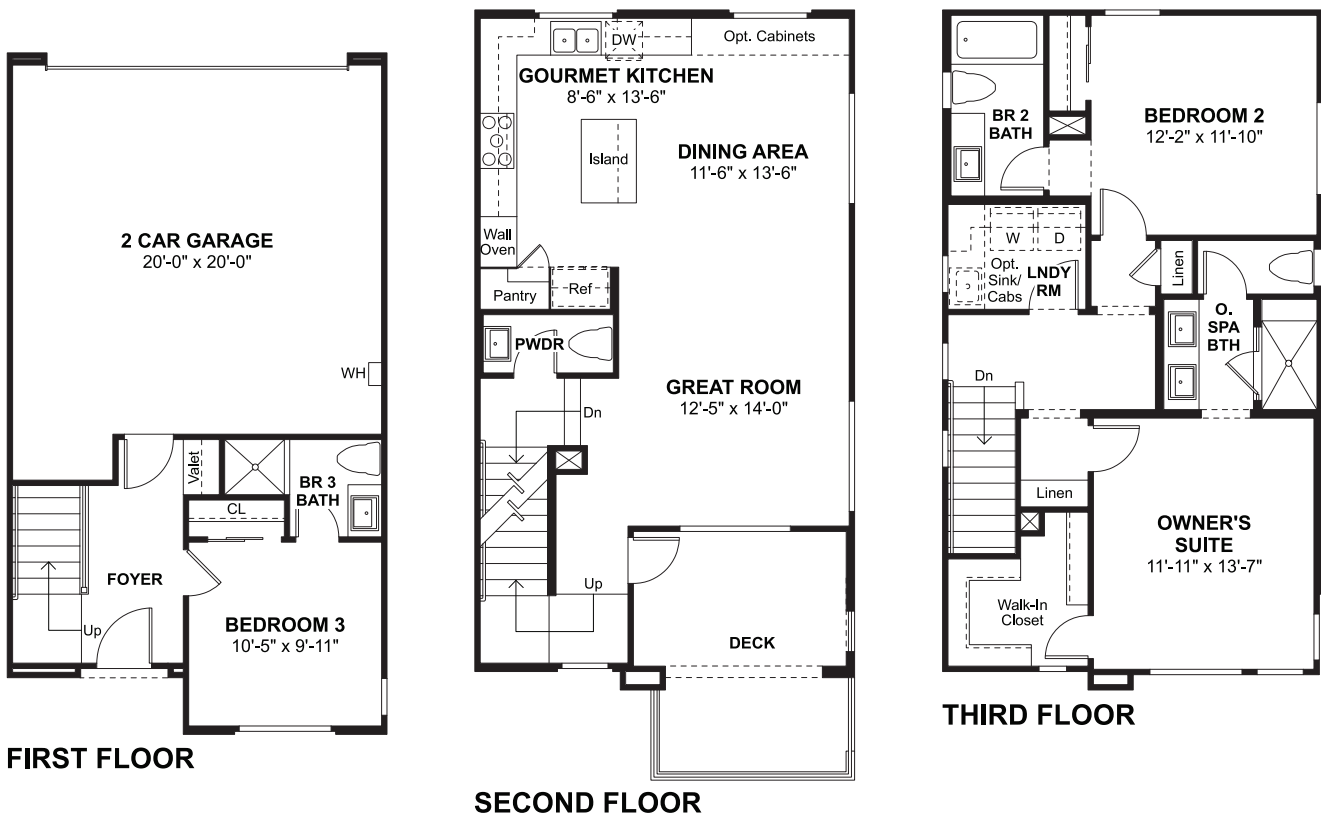

Deco

K. HOVNANIAN

BARON

Approx. 1,672 sq. ft. | 3 Beds | 3.5 Baths | 2-Car Garage | Three-story

khov.com

CADENCE PARK
At Great Park Neighborhoods

All dimensions are approximate and this information is intended as a guide only. Renderings, window configurations and floorplans may vary from the home constructed. Not all options shown may be available at this select community. Purchasers must review detailed architectural drawings available in the sales office to ensure accuracy and understanding of the home chosen and all dimensions of the home. All square footage calculations for this home were made based on the plan dimensions only and may vary from the finished square footage of the home as built. The left-to-right orientation of each floorplan may be reversed or a mirror image of that depicted herein depending upon the location of the home within a particular building string. Exterior colors vary by building and are pre-selected by the builder. Purchasers shall not have any option as to exterior color selections for the home. Please see Sales Associate for details.