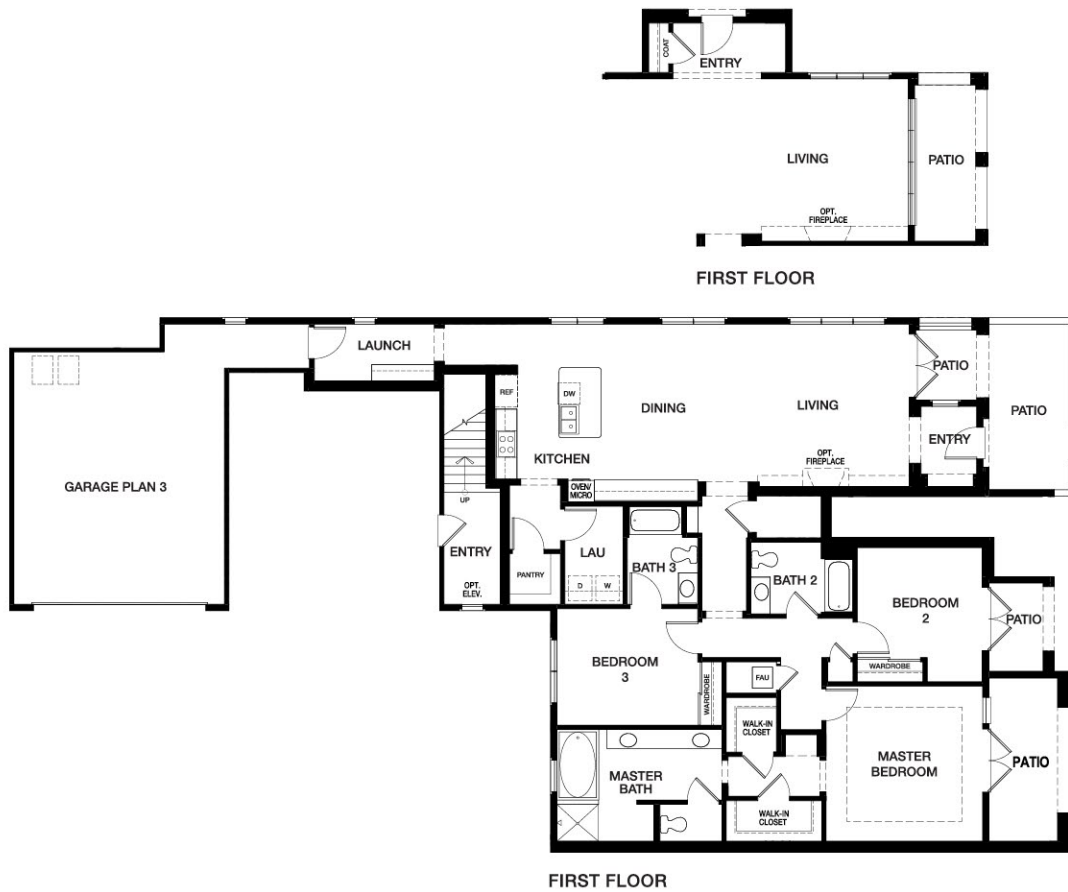

## WARMINGTON RESIDENTIAL

PLAN 3

2,228 sq. ft. | 3 Beds | 3 Baths | 2-Car Garage | Single-story

[homesbywarmington.com](http://homesbywarmington.com)

Beacon Park™  
At Great Park Neighborhoods

Warmington Residential BRE# 01517182. All renderings, floor plans and maps are artist's conception and are not intended to be an accurate representation of buildings, fencing, walks, driveways or landscaping and are not necessarily to scale. Many items vary considerably from unit to unit including, but not limited to, decks, balconies, storage areas, windows, doors, cabinets and floor plan layout details. See a sales representative for details. 08.30.16