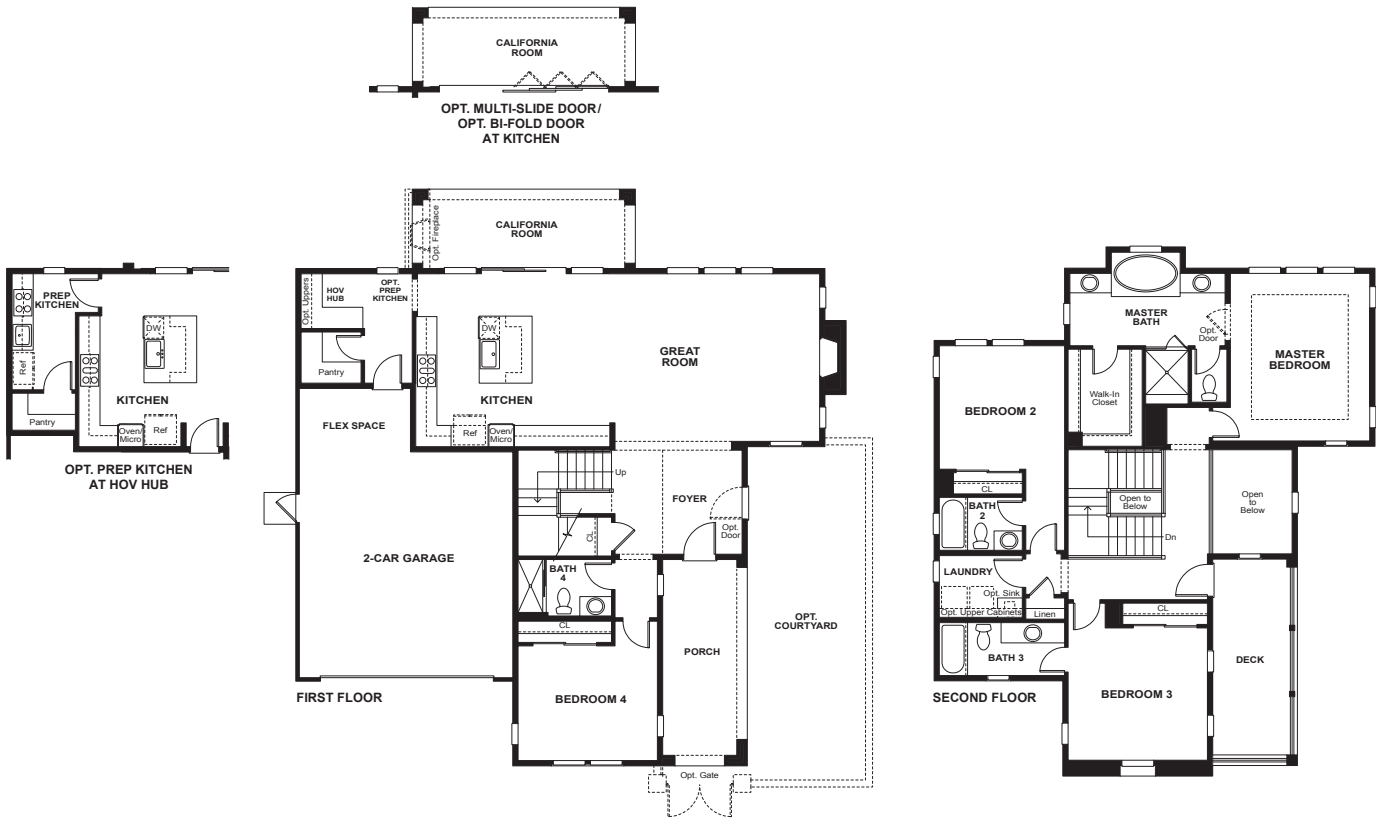

Rosemont

K. HOVNIANIAN

ORCHID

2,544 sq. ft. | 4 Beds | 4 Baths | 2-Car Garage | Two-story

khov.com

Beacon ParkSM
At Great Park Neighborhoods

All dimensions are approximate. Floorplans and elevations are artist's renderings and are not to scale. Purchasers must review detailed architectural drawings available in the sales office to ensure accuracy and understanding of home chosen. K. Hovnanian® Homes® reserves the right at its sole discretion to make changes or modifications to maps, floorplans, elevations, specifications, materials, features and exterior colors without prior notice. ©2015 K. Hovnanian® Companies® of California, Inc. BRE license number 01183847.