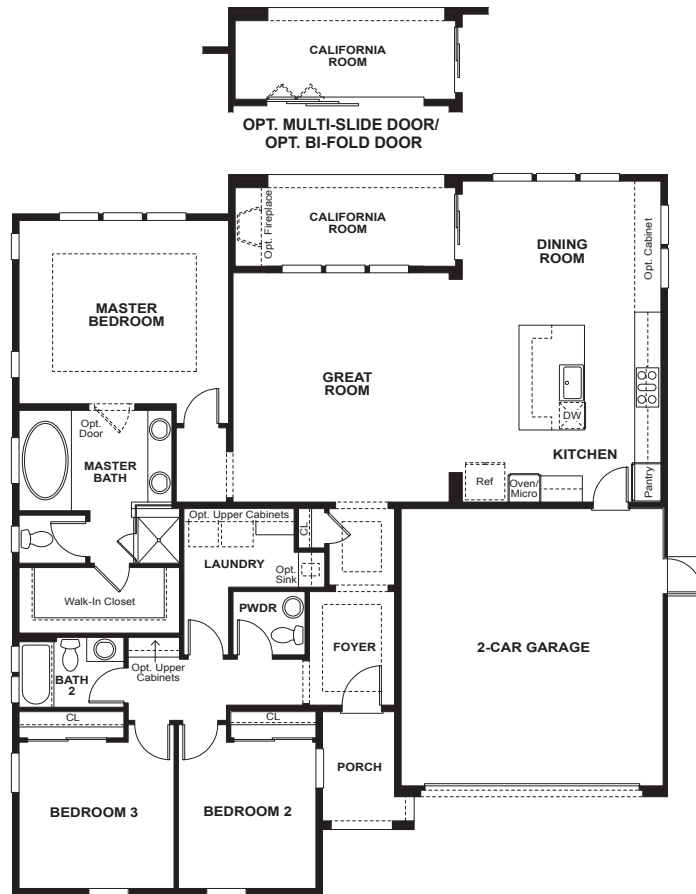

Rosemont

K. HOVNANIAN

LOTUS

1,902 sq. ft. | 3 Beds | 2.5 Baths | 2-Car Garage | Single-story

khov.com

Beacon ParkSM
At Great Park Neighborhoods 

All dimensions are approximate. Floorplans and elevations are artist's renderings and are not to scale. Purchasers must review detailed architectural drawings available in the sales office to ensure accuracy and understanding of home chosen. K. Hovnanian® Homes® reserves the right at its sole discretion to make changes or modifications to maps, floorplans, elevations, specifications, materials, features and exterior colors without prior notice. ©2015 K. Hovnanian® Companies® of California, Inc. BRE license number 01183847.