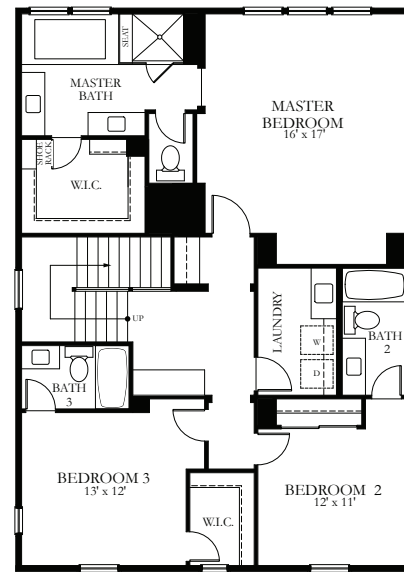

Melody

LENNAR

PLAN 3

2,678 sq. ft. | 4 Beds | 4 Baths | 2-Car Garage | Two-story

FIRST FLOOR

SECOND FLOOR

LENNAR®

Lennar.com

Beacon Park™
At Great Park Neighborhoods 

Bay size may vary from home to home and may not accommodate all vehicles. Plans and elevations are artist's renderings and may contain options, which are not standard on all models. Lennar reserves the right to make changes to these floor plans, specifications, dimensions and elevations without prior notice. Stated dimensions and square footage are approximate and should not be used as representation of the home's precise or actual size. Any statement, verbal or written, regarding "under air" or "finished area" or any other description or modifier of the square footage size of any home is a shorthand description of the manner in which the square footage was estimated and should not be construed to indicate certainty.