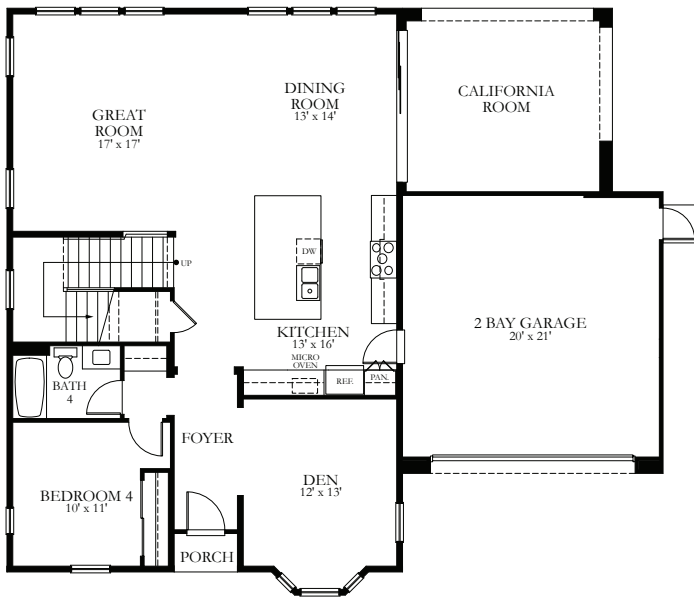

Melody

LENNAR

PLAN 3

2,678 sq. ft. | 4 Beds | 4 Baths | 2-Car Garage | Two-story

FIRST FLOOR

SECOND FLOOR

LENNAR®

Lennar.com

Beacon Park™
At Great Park Neighborhoods 

Bay size may vary from home to home and may not accommodate all vehicles. Plans and elevations are artist's renderings and may contain options, which are not standard on all models. Lennar reserves the right to make changes to these floor plans, specifications, dimensions and elevations without prior notice. Stated dimensions and square footage are approximate and should not be used as representation of the home's precise or actual size. Any statement, verbal or written, regarding "under air" or "finished area" or any other description or modifier of the square footage size of any home is a shorthand description of the manner in which the square footage was estimated and should not be construed to indicate certainty.