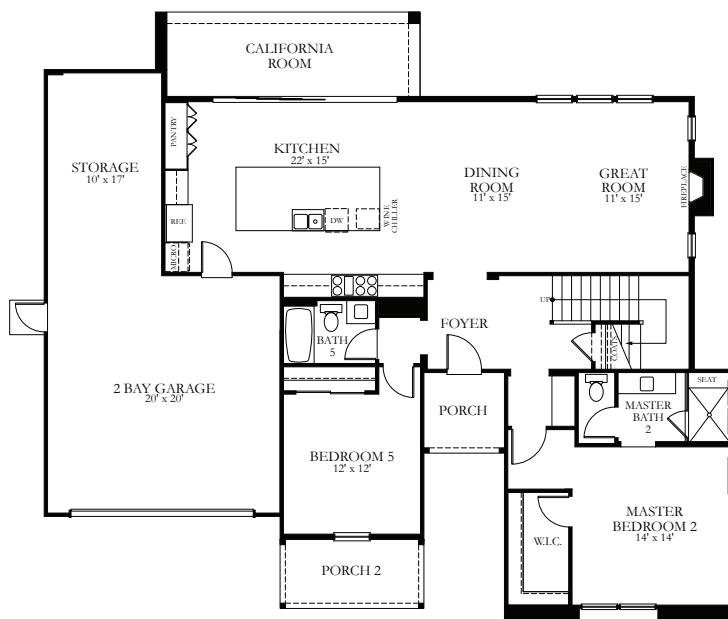

Larkspur

LENNAR

PLAN 2

2,823 sq. ft. | 5 Beds | 5 Baths | 3-Car Garage | Two-story

FIRST FLOOR

SECOND FLOOR

LENNAR®

Lennar.com

Beacon Park™
At Great Park Neighborhoods 

Bay size may vary from home to home and may not accommodate all vehicles. Plans and elevations are artist's renderings and may contain options, which are not standard on all models. Lennar reserves the right to make changes to these floor plans, specifications, dimensions and elevations without prior notice. Stated dimensions and square footage are approximate and should not be used as representation of the home's precise or actual size. Any statement, verbal or written, regarding "under air" or "finished area" or any other description or modifier of the square footage size of any home is a shorthand description of the manner in which the square footage was estimated and should not be construed to indicate certainty.