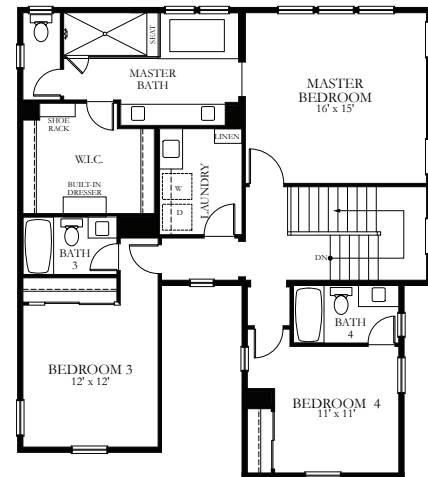

Larkspur

LENNAR

PLAN 2

2,823 sq. ft. | 5 Beds | 5 Baths | 3-Car Garage | Two-story

FIRST FLOOR

SECOND FLOOR

LENNAR®

Lennar.com

Beacon Park™
At Great Park Neighborhoods 

Bay size may vary from home to home and may not accommodate all vehicles. Plans and elevations are artist's renderings and may contain options, which are not standard on all models. Lennar reserves the right to make changes to these floor plans, specifications, dimensions and elevations without prior notice. Stated dimensions and square footage are approximate and should not be used as representation of the home's precise or actual size. Any statement, verbal or written, regarding "under air" or "finished area" or any other description or modifier of the square footage size of any home is a shorthand description of the manner in which the square footage was estimated and should not be construed to indicate certainty.