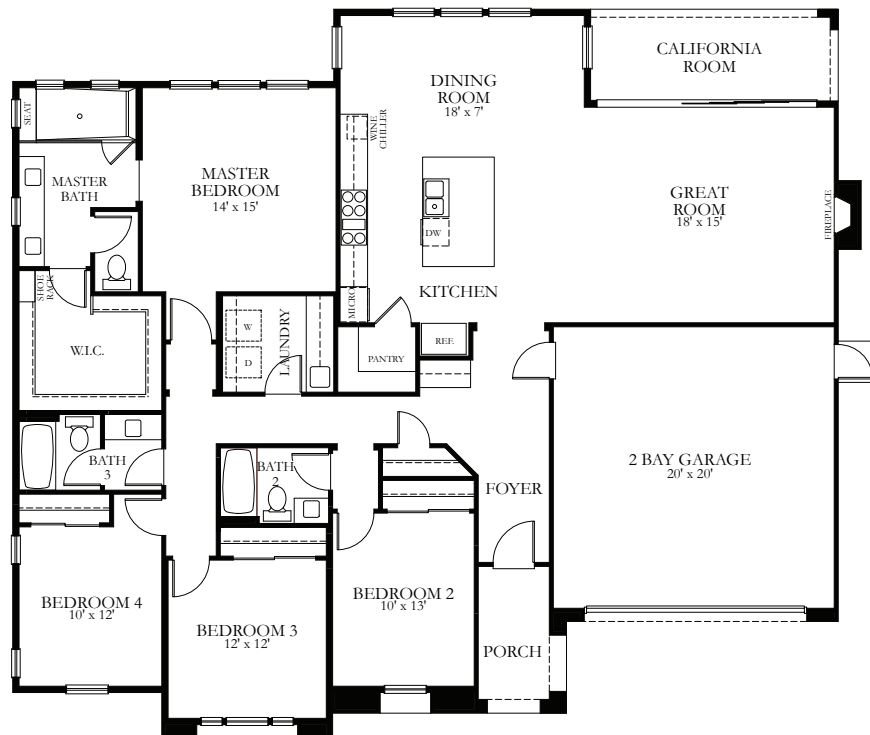

# Larkspur

LENNAR

PLAN 1

2,165 sq. ft. | 4 Beds | 3 Baths | 2-Car Garage | Single-story

LENNAR®

Lennar.com

Beacon Park™  
At Great Park Neighborhoods 

Bay size may vary from home to home and may not accommodate all vehicles. Plans and elevations are artist's renderings and may contain options, which are not standard on all models. Lennar reserves the right to make changes to these floor plans, specifications, dimensions and elevations without prior notice. Stated dimensions and square footage are approximate and should not be used as representation of the home's precise or actual size. Any statement, verbal or written, regarding "under air" or "finished area" or any other description or modifier of the square footage size of any home is a shorthand description of the manner in which the square footage was estimated and should not be construed to indicate certainty.